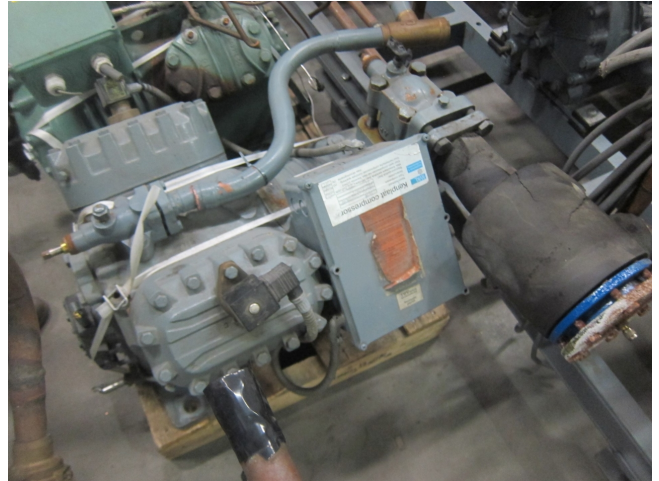

DWM D4DH5-2500-AWM

Specifications

Brand	DWM
Type	D4DH5-2500-AWM
Refrigerant	Freon
Refrigerant type	R 404 A or other types
kW at +10°C/+40°C	73,9*
kW at 0°C/+40°C	62
kW at -5°C/+40°C	51,6
kW at -10°C/+40°C	42,4
kW at -20°C/+40°C	27,6
Unloaded Start	✓
Capacity Control	✓
Remarks	# // *Capacity based on +5°C/+40°C
Sizes	700x500x450 mm (LxWxH)
Stock	1